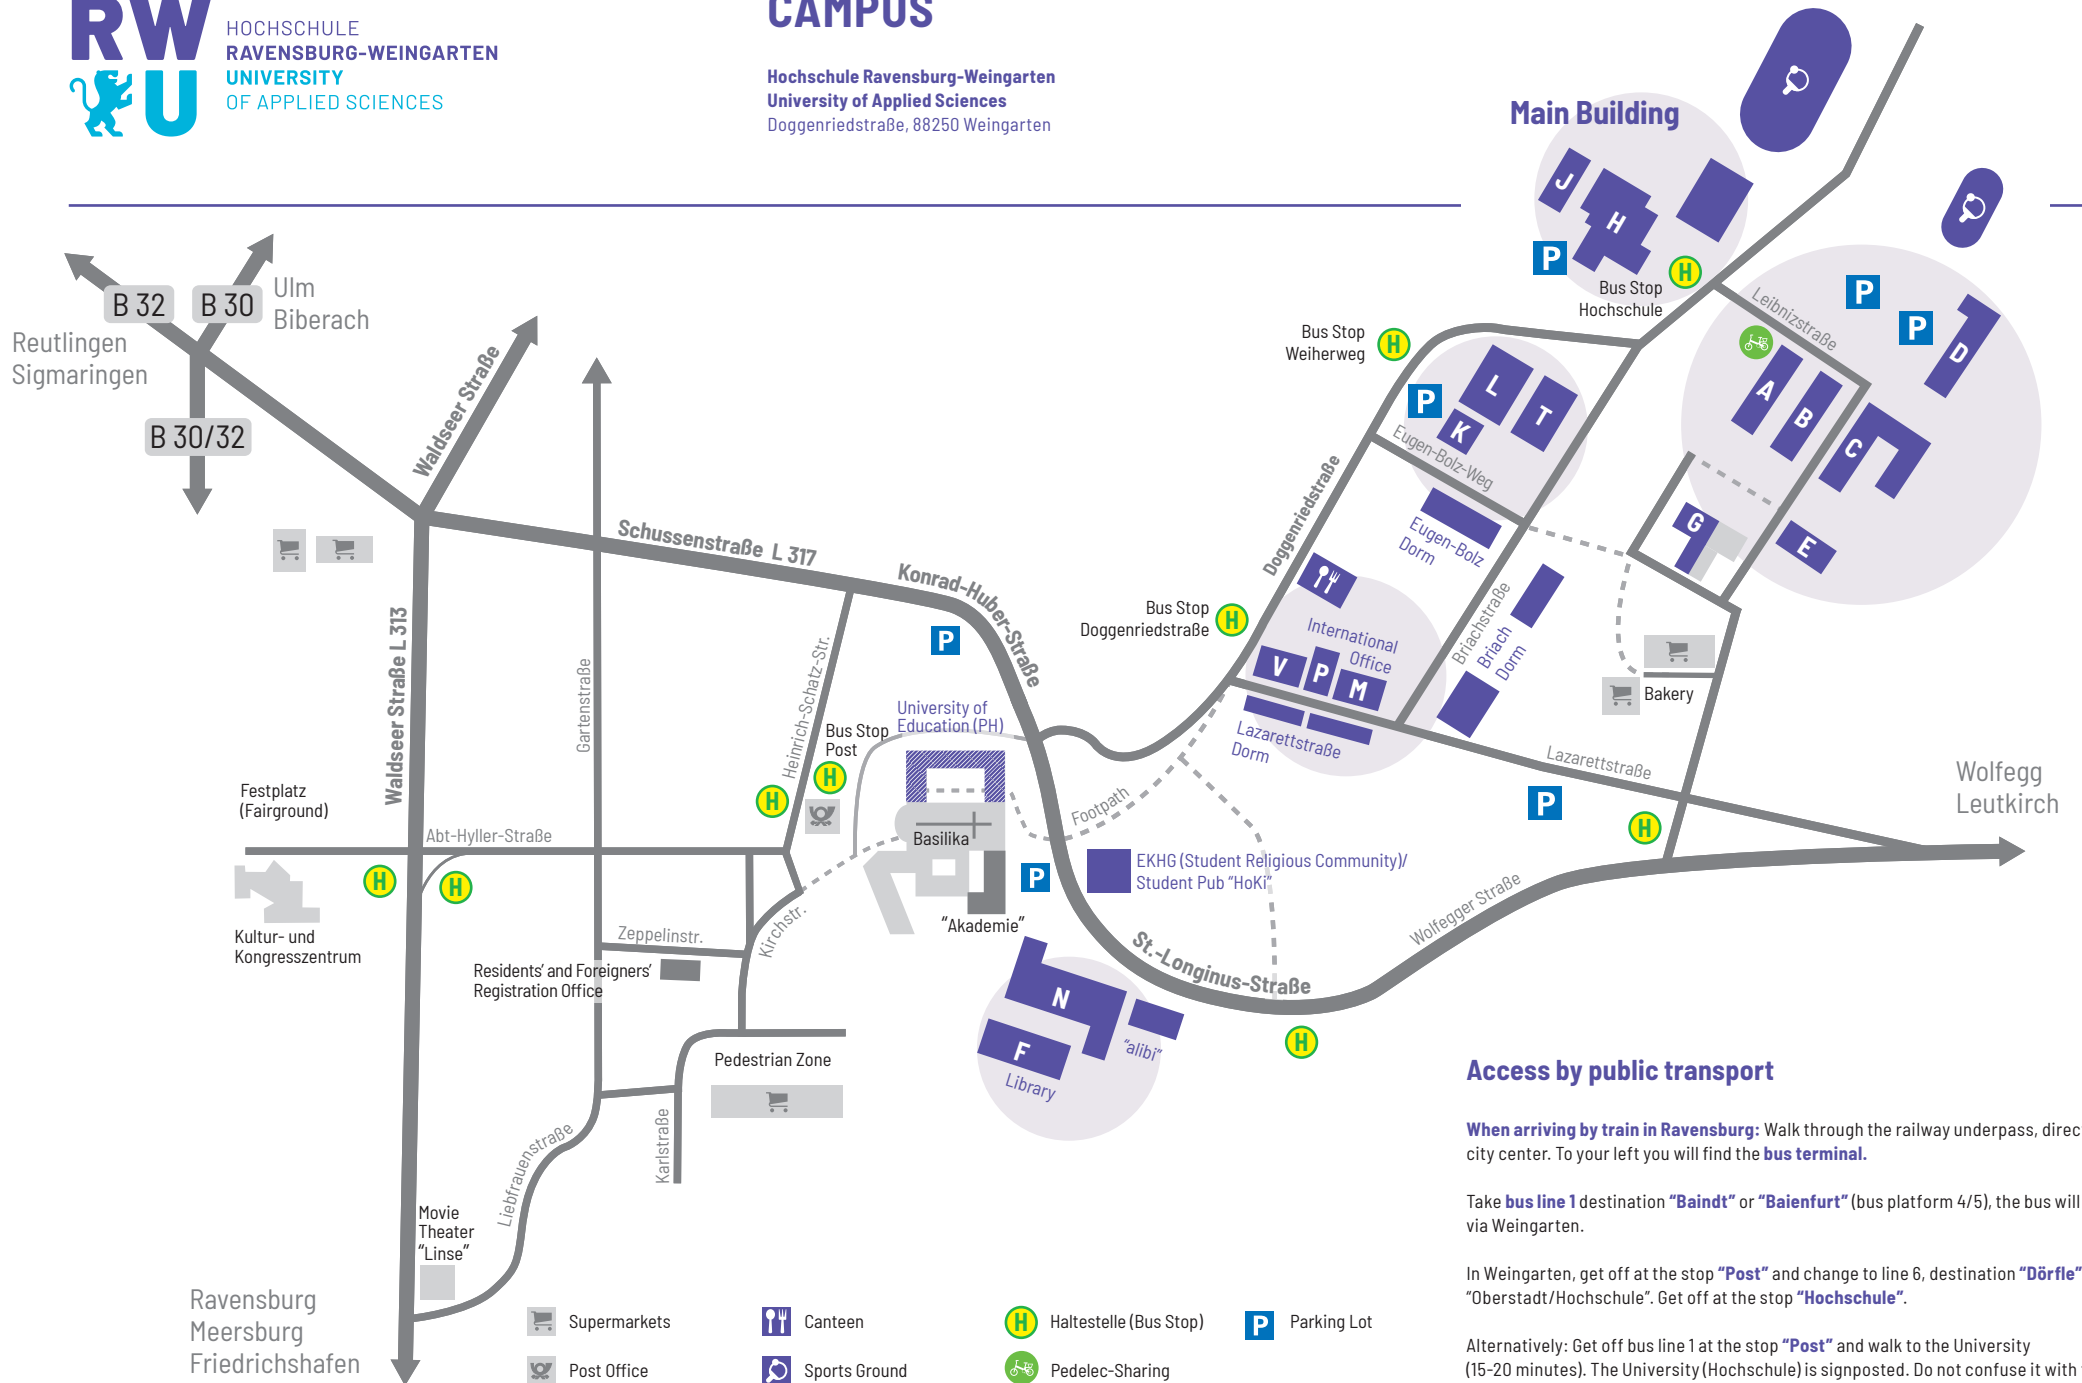

# CAMPUS

Hochschule Ravensburg-Weingarten  
University of Applied Sciences  
Doggenriedstraße, 88250 Weingarten

## Access by public transport

**When arriving by train in Ravensburg:** Walk through the railway underpass, direction city center. To your left you will find the **bus terminal**.

Take **bus line 1** destination "**Baindt**" or "**Baienfurt**" (bus platform 4/5), the bus will travel via Weingarten.

In Weingarten, get off at the stop "**Post**" and change to line 6, destination "**Dörfle**" or "**Oberstadt/Hochschule**". Get off at the stop "**Hochschule**".

Alternatively: Get off bus line 1 at the stop "**Post**" and walk to the University (15-20 minutes). The University (Hochschule) is signposted. Do not confuse it with the University of Education (Pädagogische Hochschule)!

-  Supermarkets
-  Canteen
-  Haltestelle (Bus Stop)
-  Parking Lot
-  Post Office
-  Sports Ground
-  Pedelec-Sharing

Ravensburg  
Meersburg  
Friedrichshafen